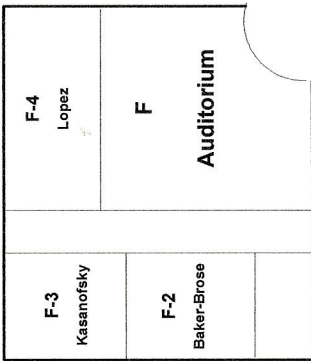

PRACTICE FIELD

TRACK and FOOTBALL FIELD

BASEBALL and SOFTBALL FIELD

TENNIS COURTS

STAFF PARKING AREA

WEST STUDENT PARKING AREA

BUS LOOP

PARENT PICK UP / DROP OFF TO VISITOR PARKING

PORTABLES AND SECOND FLOORS ~ SEE OTHER SIDE

Port Charlotte High School
Home of the Pirates
School Map 2016-2017
 Louis Long, Principal Revised: August 8, 2016