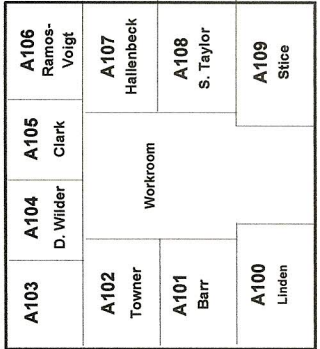

PRACTICE FIELD

TRACK and FOOTBALL FIELD

BASEBALL and SOFTBALL FIELD

TENNIS COURTS

STAFF PARKING AREA

WEST STUDENT PARKING AREA

BUS LOOP

PARENT PICK UP / DROP OFF TO VISITOR PARKING

PORTABLES AND SECOND FLOORS ~ SEE OTHER SIDE

Port Charlotte High School
Home of the Pirates
School Map 2016-2017
 Louis Long, Principal Revised: August 8, 2016