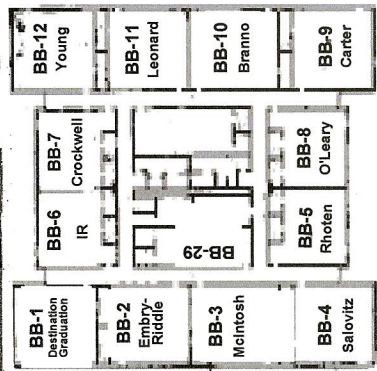

PRACTICE FIELD

TRACK and FOOTBALL FIELD

BASEBALL and SOFTBALL FIELD

TENNIS COURTS

STAFF PARKING AREA

WEST STUDENT PARKING AREA

BUS LOOP

PARENT PICK UP / DROP OFF TO VISITOR PARKING

PORTABLES AND SECOND FLOORS ~ SEE OTHER SIDE

Port Charlotte High School
Home of the Pirates
School Map 2016-2017
 Louis Long, Principal Revised: August 8, 2016