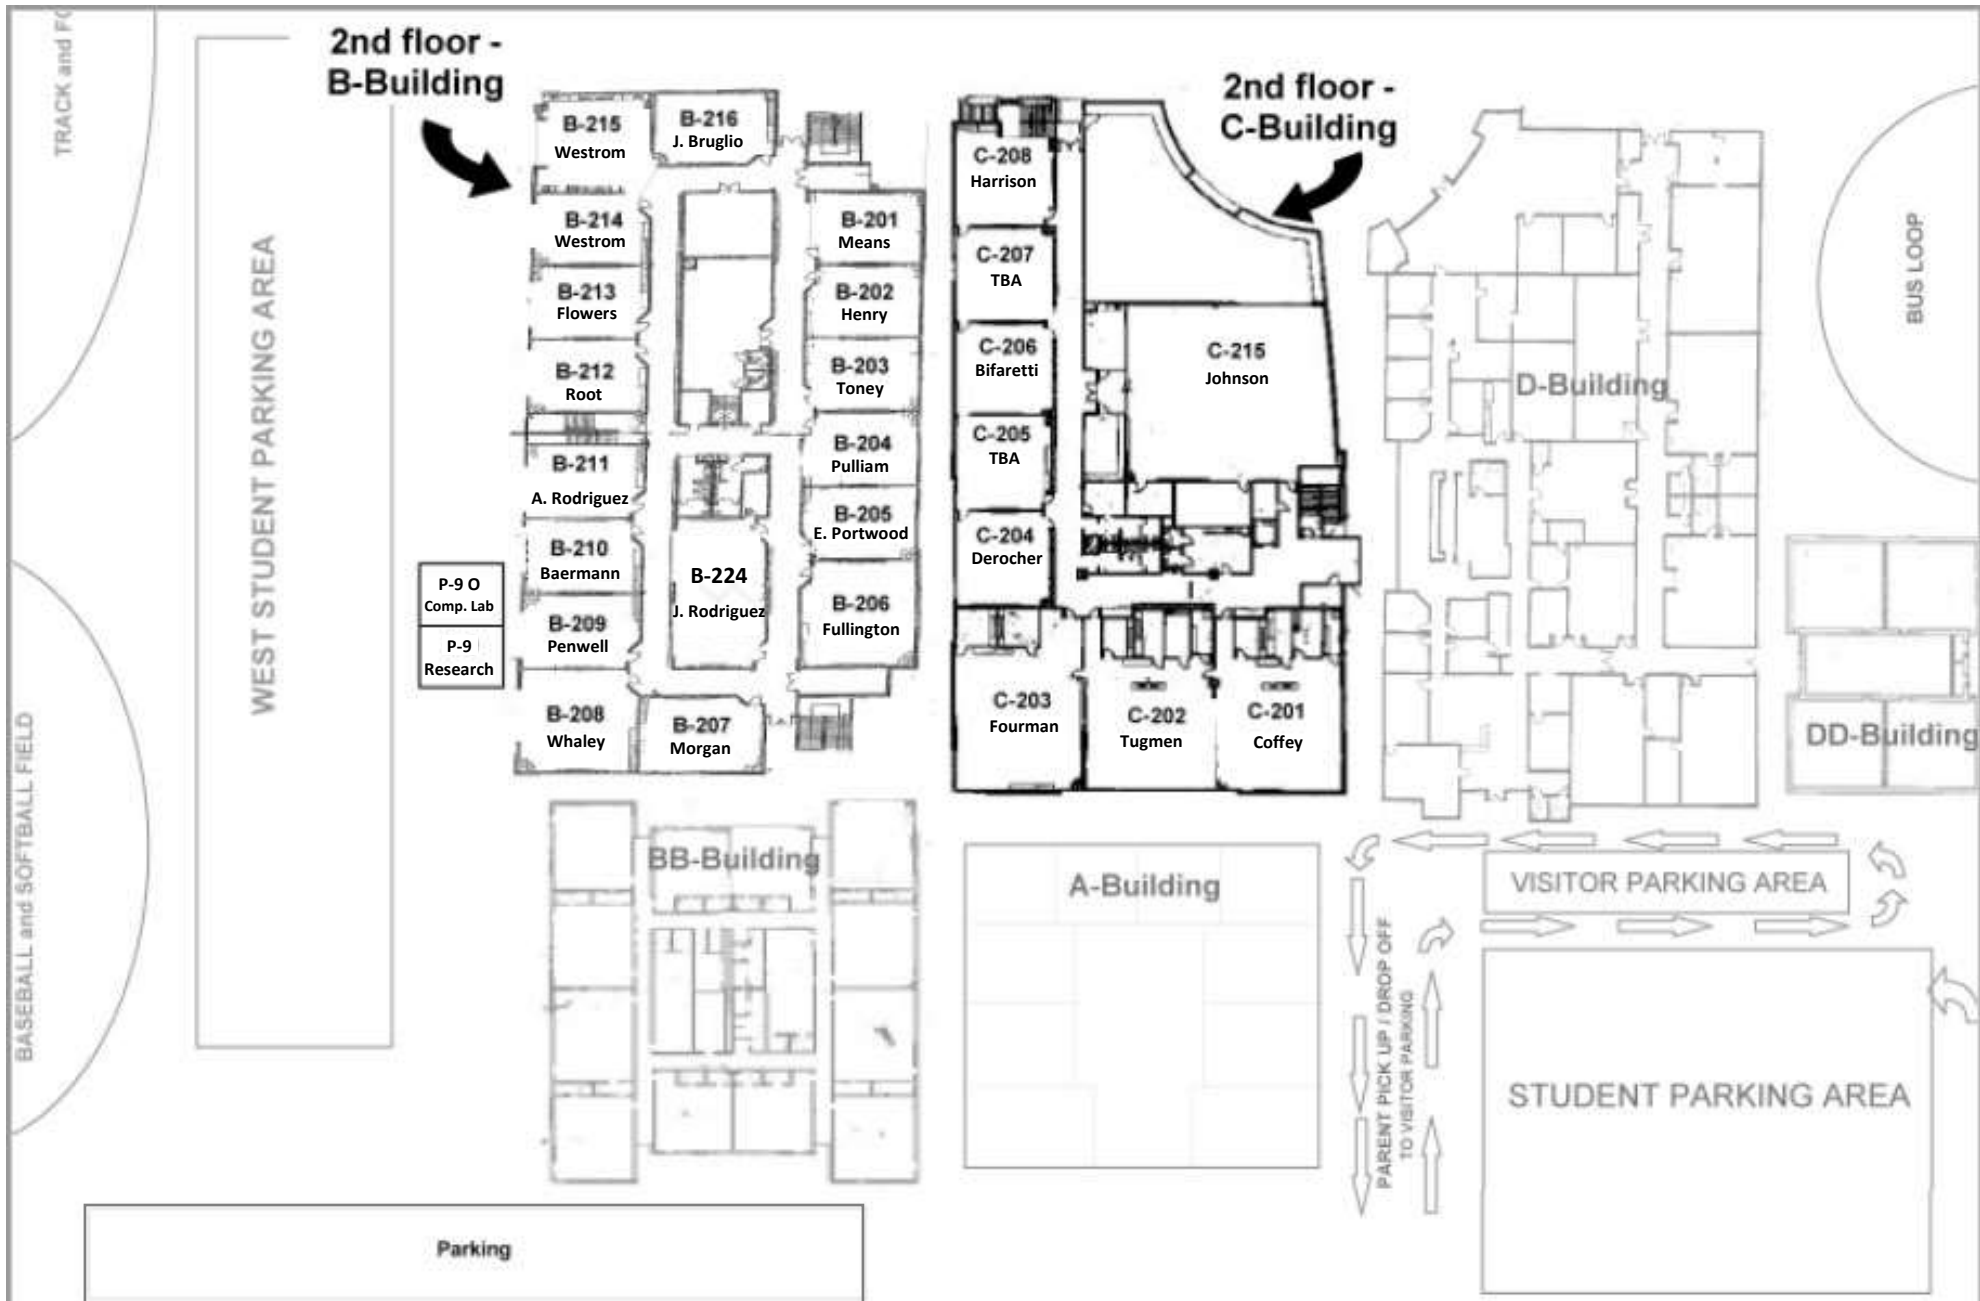

PRACTICE FIELD

TENNIS COURTS

STAFF PARKING AREA

TRACK and FOOTBALL FIELD

WEST STUDENT PARKING AREA

BUS LOOP

BASEBALL and SOFTBALL FIELD

PORTABLES AND SECOND FLOORS - SEE OTHER SIDE

PORTABLES and 2nd FLOORS

Port Charlotte High School
 Home of the Pirates
 School Map 2017-2018
 Louis Long, Principal Revised: Aug 8, 2017