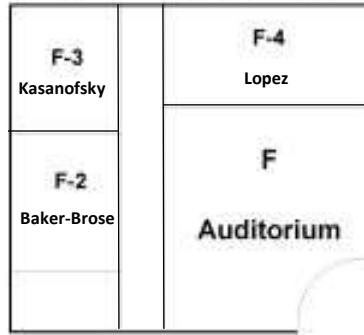

PRACTICE FIELD

TENNIS COURTS

STAFF PARKING AREA

TRACK and FOOTBALL FIELD

WEST STUDENT PARKING AREA

BUS LOOP

BASEBALL and SOFTBALL FIELD

PORTABLES AND SECOND FLOORS - SEE OTHER SIDE

PORTABLES and 2nd FLOORS

Port Charlotte High School
 Home of the Pirates
 School Map 2017-2018
 Louis Long, Principal Revised: Aug 8, 2017