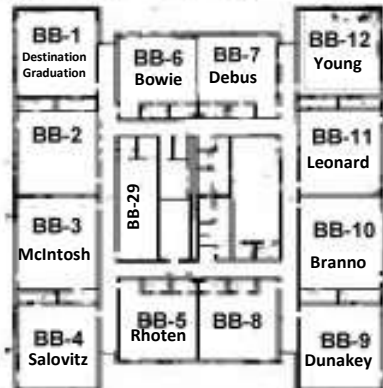

PRACTICE FIELD

TENNIS COURTS

STAFF PARKING AREA

TRACK and FOOTBALL FIELD

WEST STUDENT PARKING AREA

BUS LOOP

BASEBALL and SOFTBALL FIELD

PORTABLES AND SECOND FLOORS - SEE OTHER SIDE

PORTABLES and 2nd FLOORS

Port Charlotte High School
 Home of the Pirates
 School Map 2017-2018
 Louis Long, Principal Revised: Aug 8, 2017