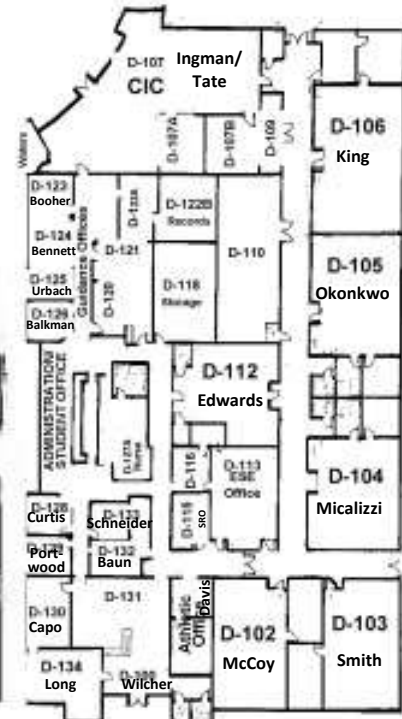

PRACTICE FIELD

TENNIS COURTS

STAFF PARKING AREA

TRACK and FOOTBALL FIELD

WEST STUDENT PARKING AREA

BUS LOOP

BASEBALL and SOFTBALL FIELD

PORTABLES AND SECOND FLOORS - SEE OTHER SIDE

PORTABLES and 2nd FLOORS

Port Charlotte High School
 Home of the Pirates
 School Map 2017-2018
 Louis Long, Principal Revised: Aug 8, 2017