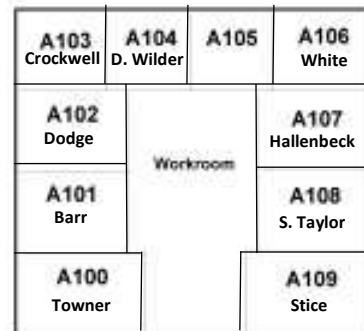

PRACTICE FIELD

TENNIS COURTS

STAFF PARKING AREA

TRACK and FOOTBALL FIELD

WEST STUDENT PARKING AREA

BUS LOOP

BASEBALL and SOFTBALL FIELD

PORTABLES AND SECOND FLOORS - SEE OTHER SIDE

PORTABLES and 2nd FLOORS

Port Charlotte High School
 Home of the Pirates
 School Map 2017-2018
 Louis Long, Principal Revised: Aug 8, 2017